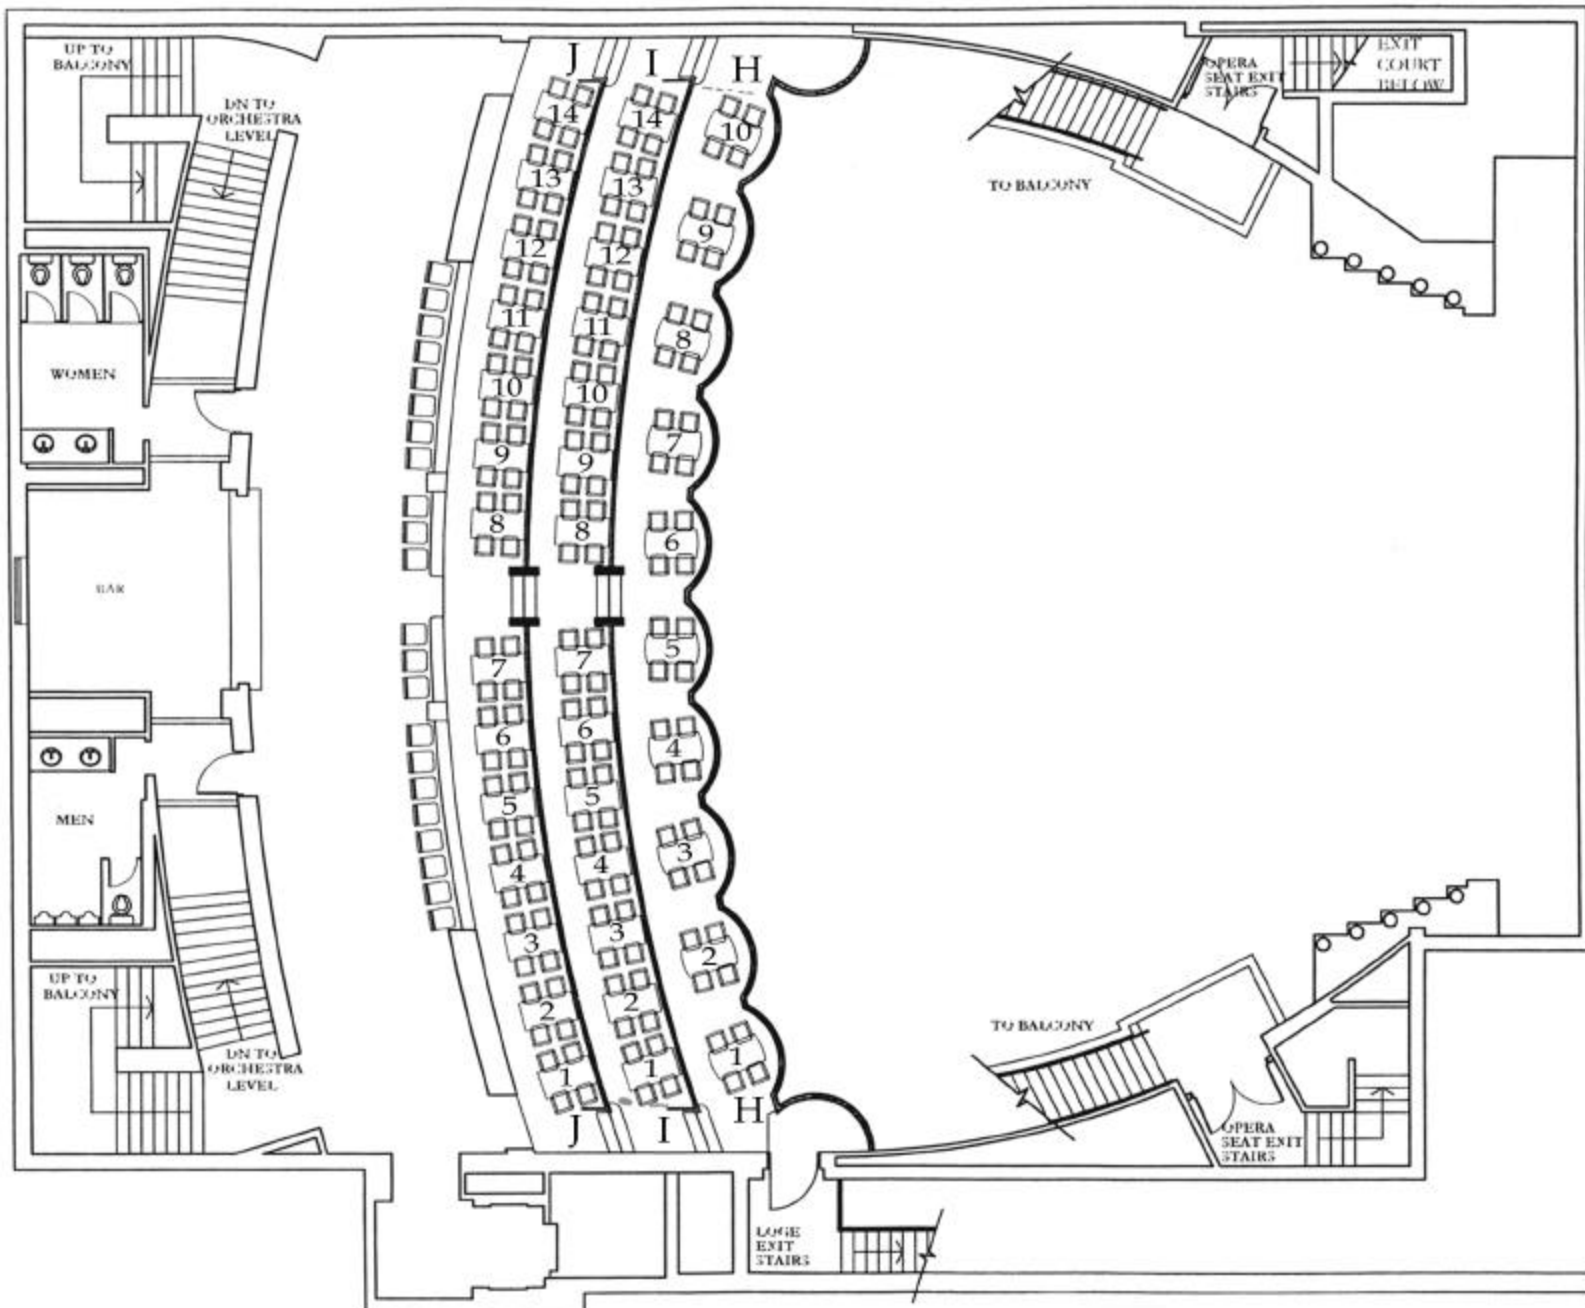

# ORCHESTRA LEVEL

TOTAL SEATING 300  
TOTAL BAR STOOLS 12

LOGE LEVEL

# BALCONY LOBBY