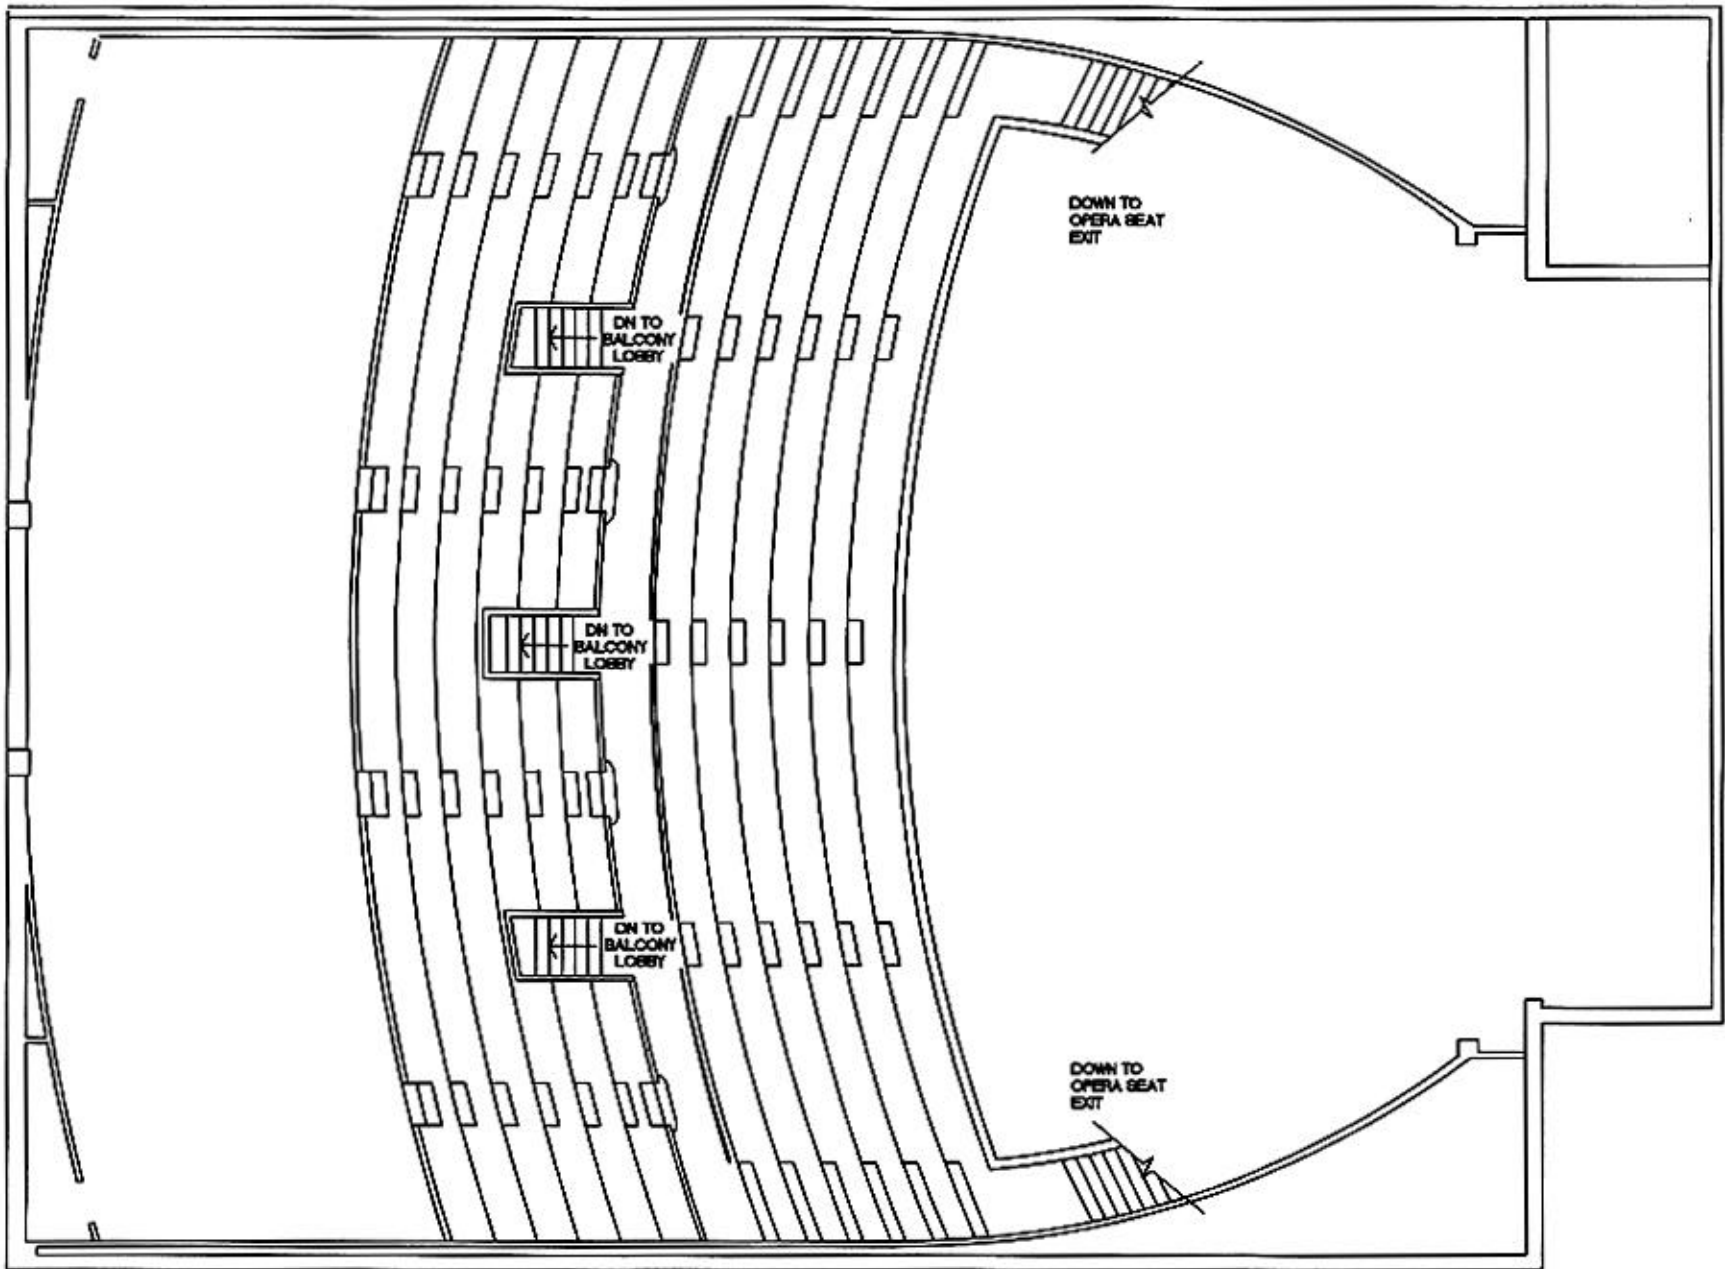

# ORCHESTRA LEVEL

TOTAL SEATING 300  
TOTAL BAR STOOLS 12

LOGE LEVEL

# BALCONY LOBBY